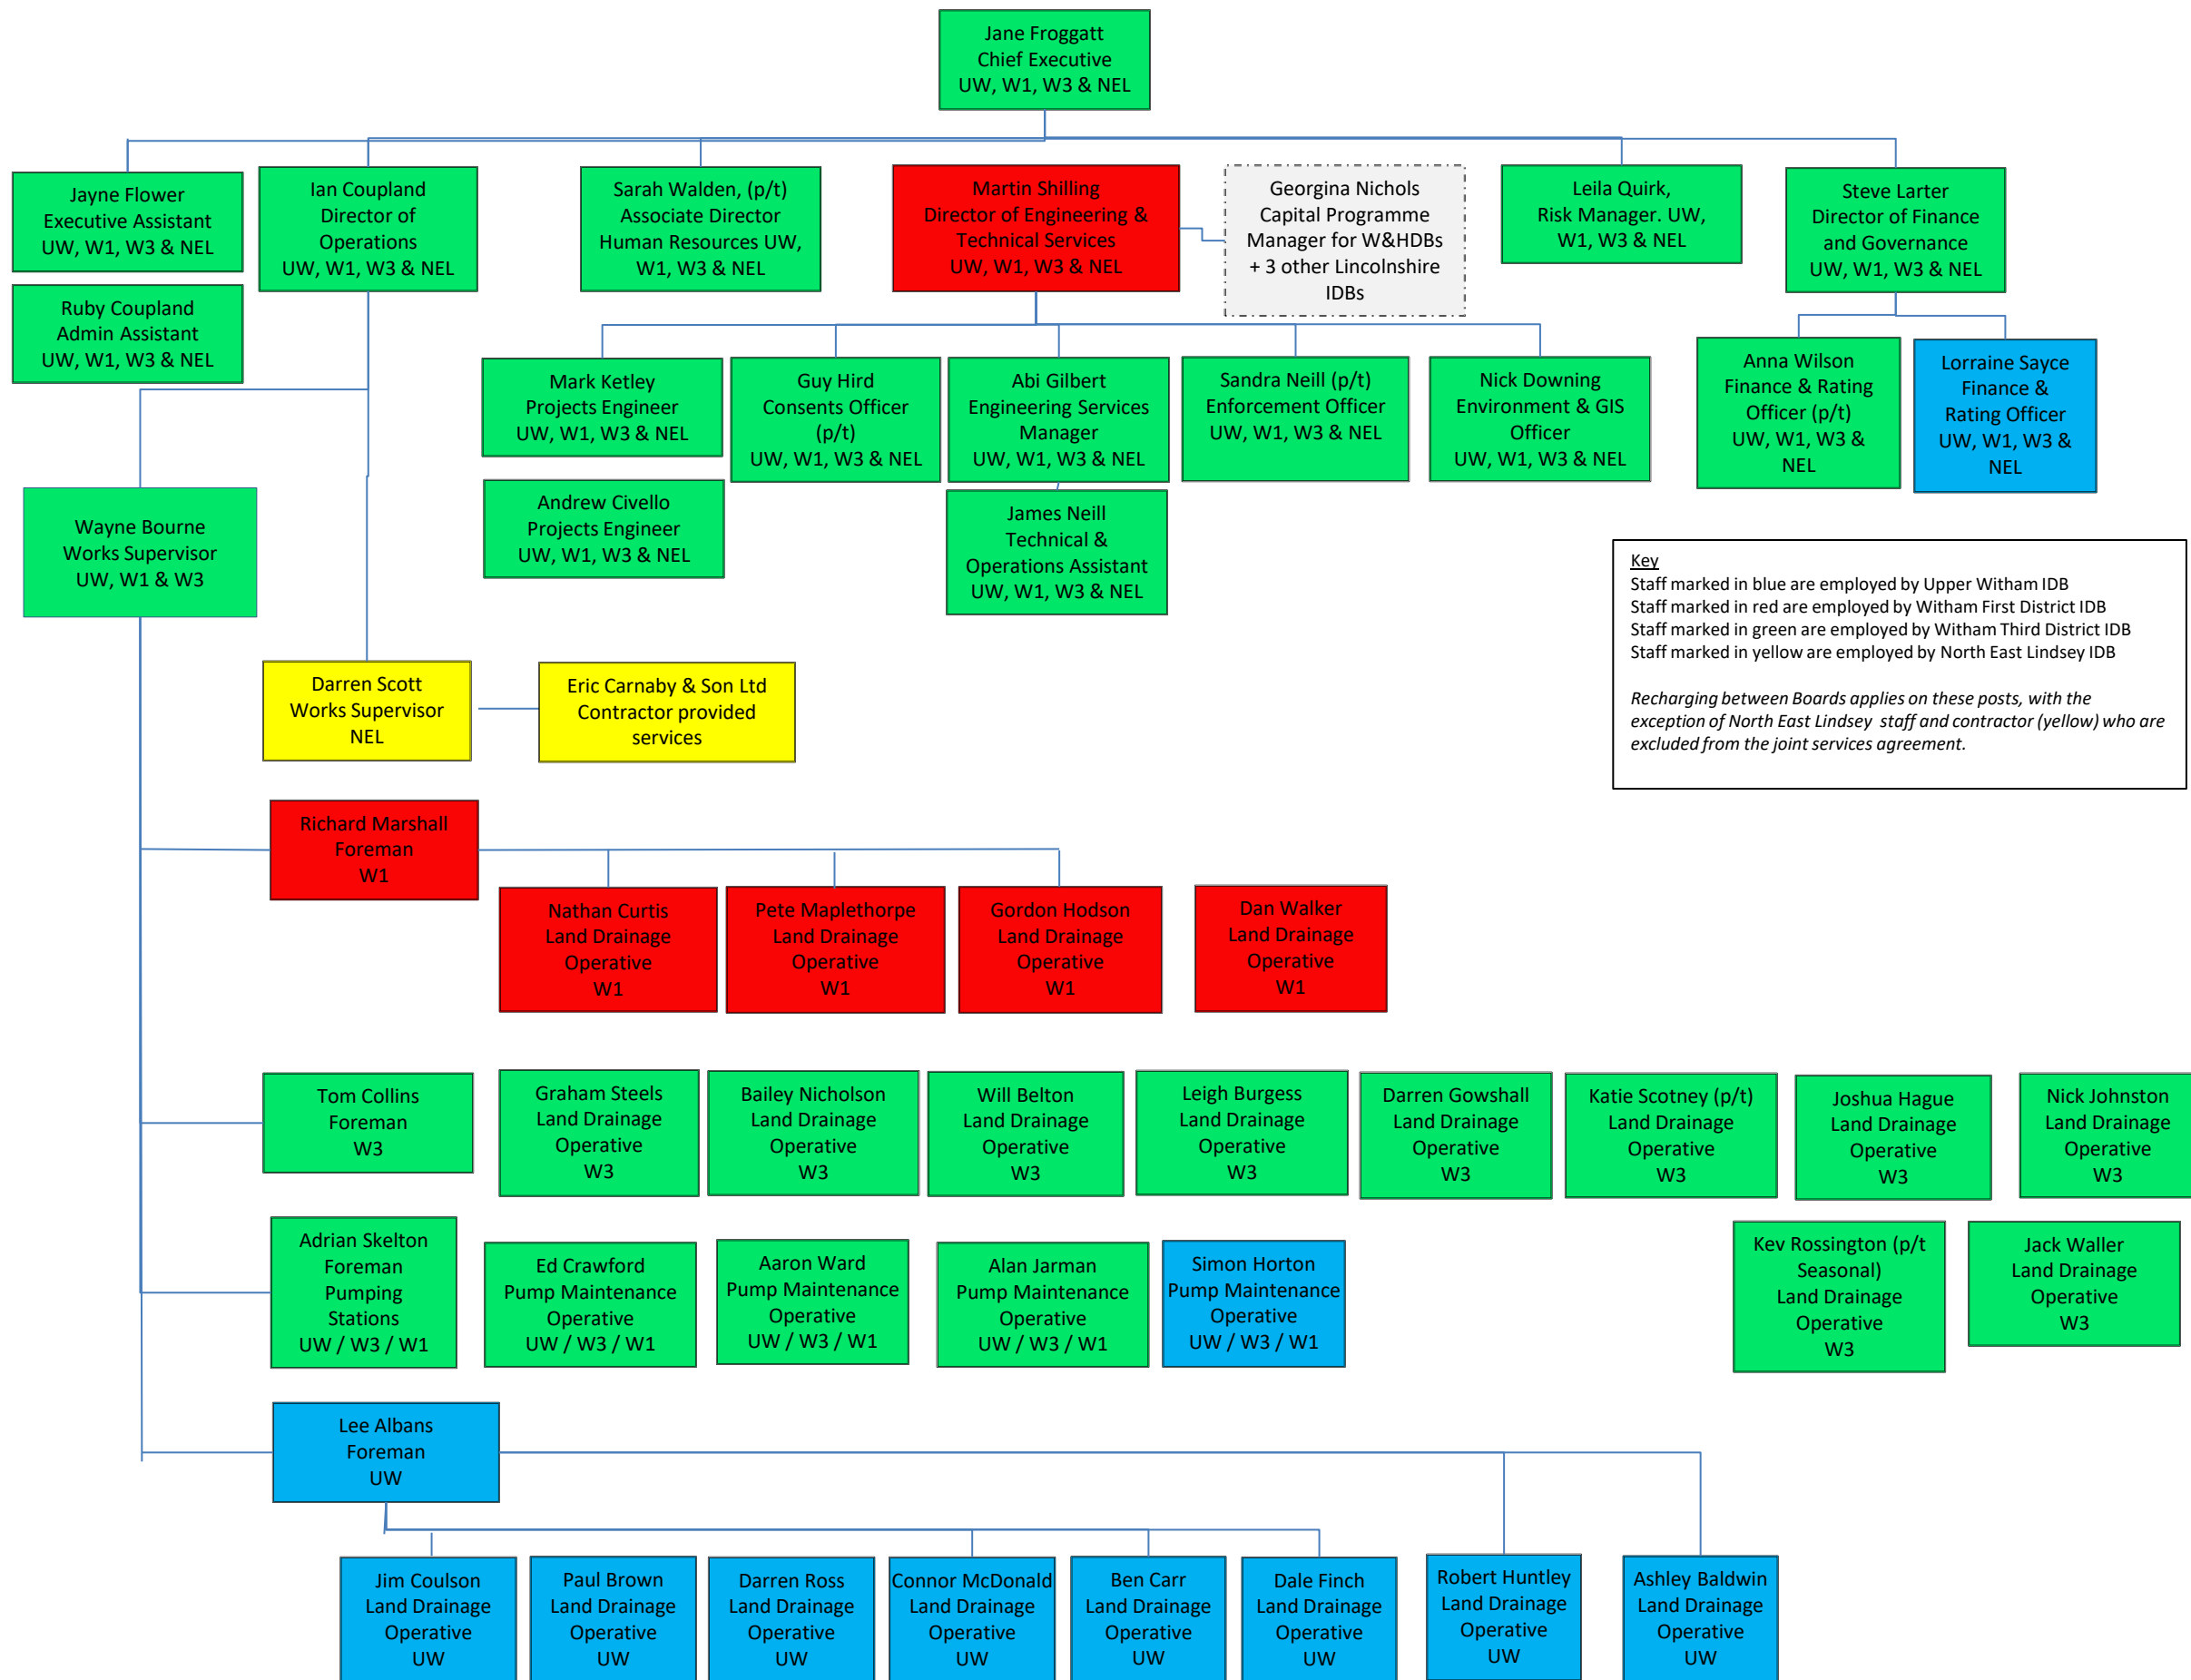

Witham and Humber Drainage Boards' Organisational Structure Chart

Key
 Staff marked in blue are employed by Upper Witham IDB
 Staff marked in red are employed by Witham First District IDB
 Staff marked in green are employed by Witham Third District IDB
 Staff marked in yellow are employed by North East Lindsey IDB

Recharging between Boards applies on these posts, with the exception of North East Lindsey staff and contractor (yellow) who are excluded from the joint services agreement.