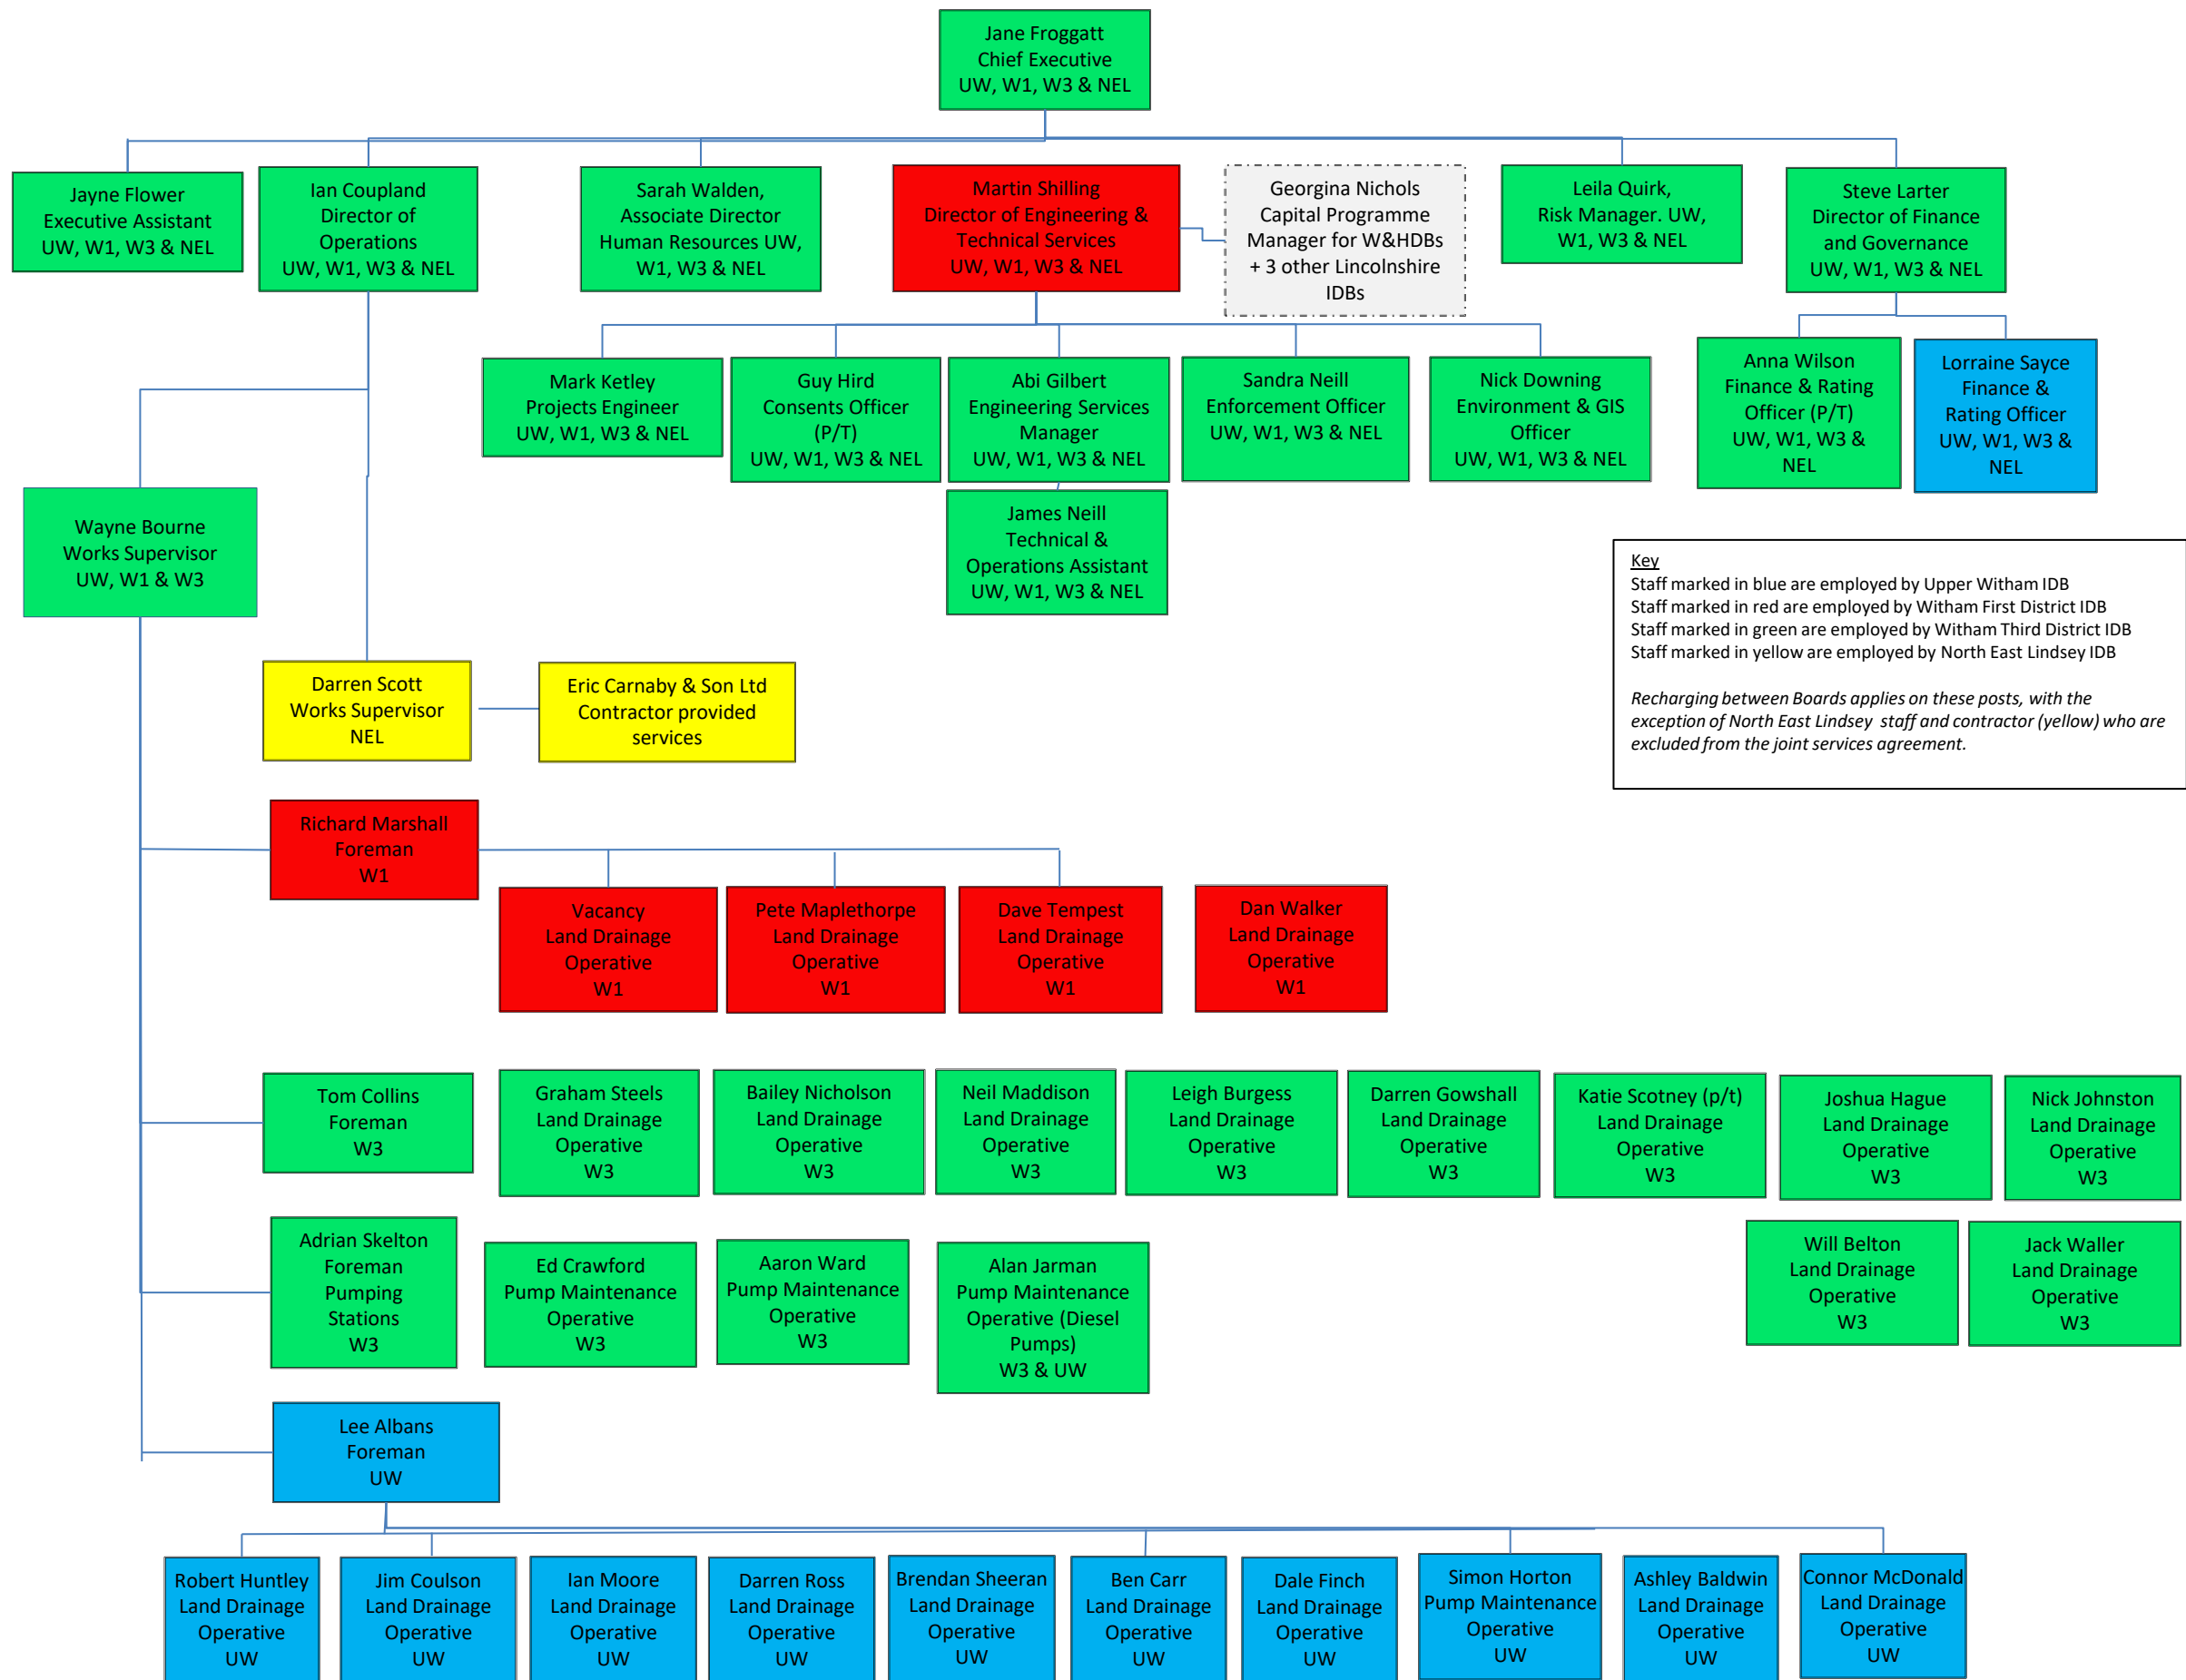

Witham and Humber Drainage Boards' Organisational Structure Chart

Key
 Staff marked in blue are employed by Upper Witham IDB
 Staff marked in red are employed by Witham First District IDB
 Staff marked in green are employed by Witham Third District IDB
 Staff marked in yellow are employed by North East Lindsey IDB

Recharging between Boards applies on these posts, with the exception of North East Lindsey staff and contractor (yellow) who are excluded from the joint services agreement.