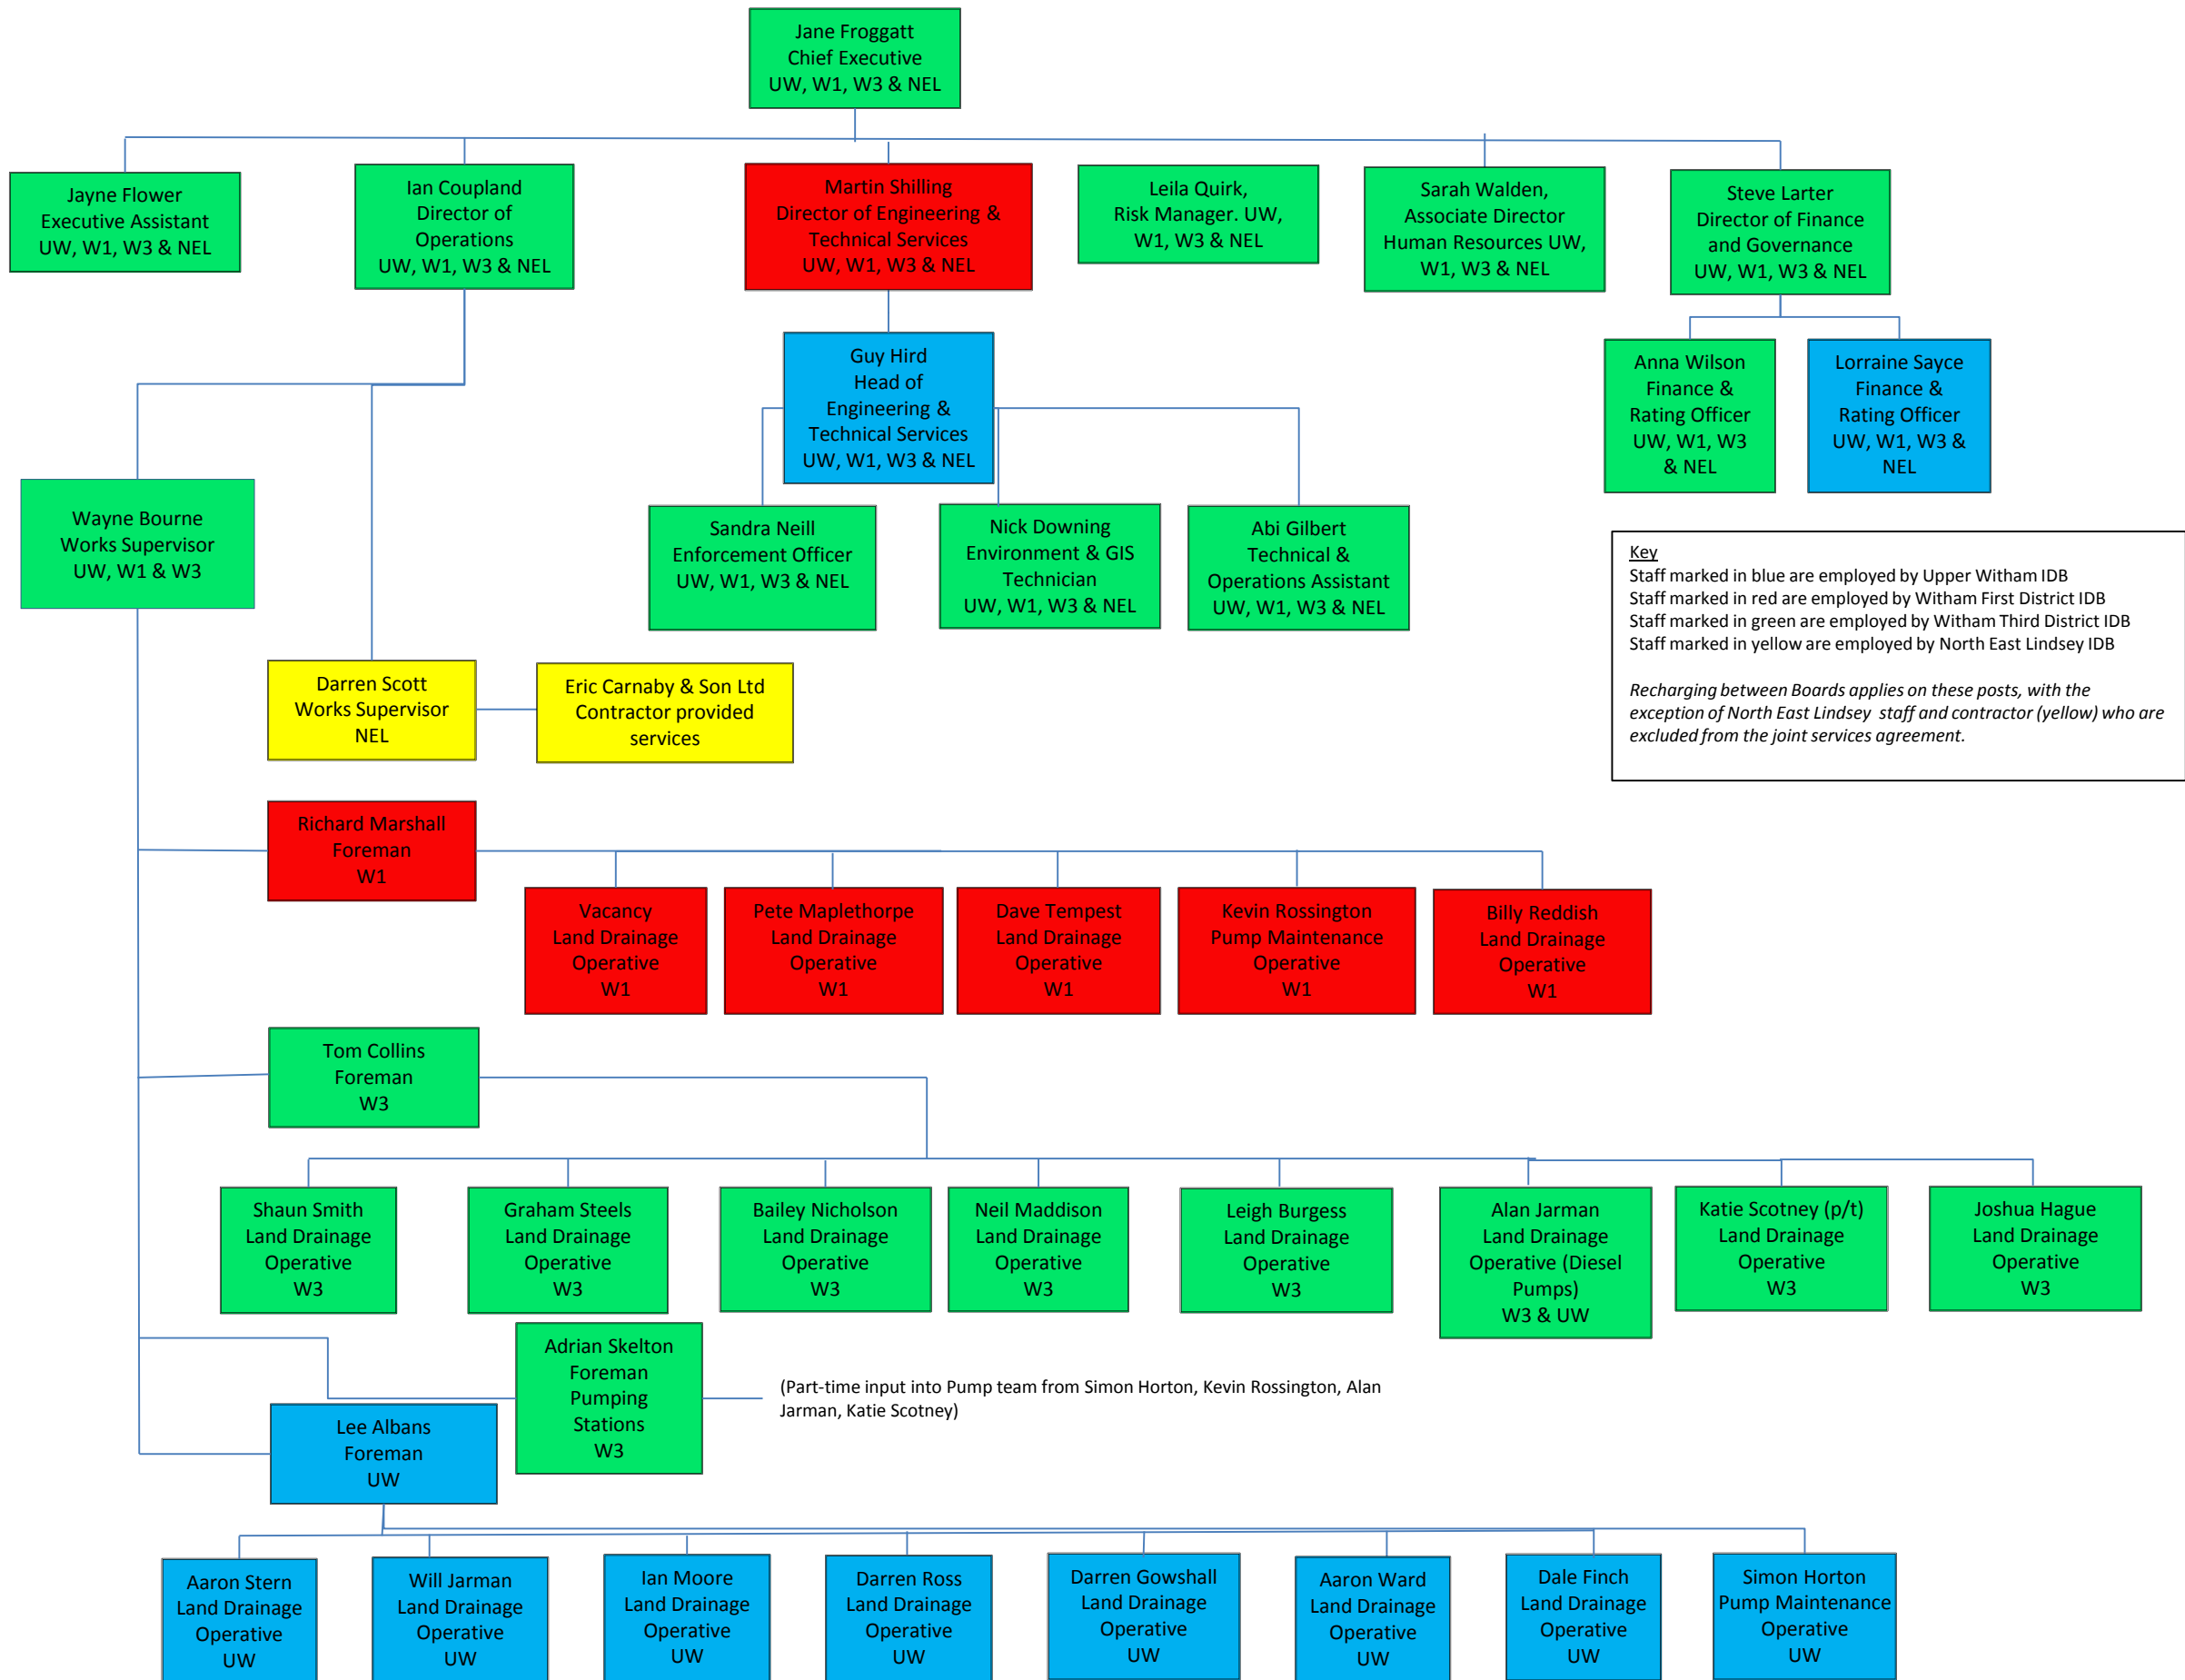

Witham and Humber Drainage Boards' Organisational Structure Chart

Key
 Staff marked in blue are employed by Upper Witham IDB
 Staff marked in red are employed by Witham First District IDB
 Staff marked in green are employed by Witham Third District IDB
 Staff marked in yellow are employed by North East Lindsey IDB

Recharging between Boards applies on these posts, with the exception of North East Lindsey staff and contractor (yellow) who are excluded from the joint services agreement.